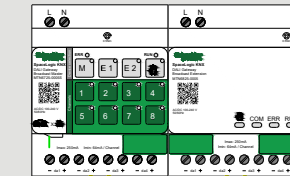

Optimized DALI lighting solution:

- Power Off architecture
- With Switch Extension, save ballasts consumption cutting the power line when lights are off

Each DALI channel support 32 ECG/ballast with DT8 and DT51