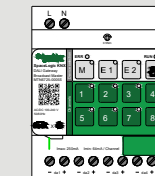

Optimized DALI lighting solution:

- Power Off architecture
- With Switch Extension, save ballasts consumption cutting the power line when lights are off

Each DALI channel support 32 ECG/ballast with DT8 and DT51

Master
Incl. 4 dali
channels

Extension
Plus 4 dali
channels

Extension
Plus 4 dali
channels

**Total
12 dali
channels**

Master
Incl. 4 dali
channels

Extension
Plus 4 dali
channels

Extension
Plus 8 switch
or 4 blind
channels