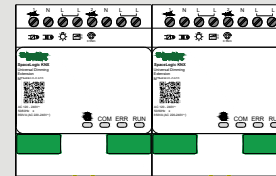

Master Extension combinations

SpaceLogic KNX Switch/Blinds

1 x SpaceLogic KNX Switch / Blind Master
2 x SpaceLogic KNX Switch / Blind Extension

Connection with a single KNX cable

- KNX Secure
- Intuitive and fast
- Firmware updates and diagnostics without ETS programming
- QR code for technical information

Master
Incl. 8 switch
or 4 blind
channels

Extension
Plus 8 switch
or 4 blind
channels

Extension
Plus 8 switch
or 4 blind
channels

**Total
24 switch/12 blind
channels**

How do the master and the extensions connect?

Description	Part Number	Dist. max.
SpaceLogic KNX Module Link	MTN6940-0000 (supplied with extension)	-
SpaceLogic KNX Cable Link S	MTN6941-0001	30 cm
SpaceLogic KNX Cable Link L	MTN6941-0002	150 cm

- 1- Remove the link interface cover
- 2- Plug in the Link SpaceLogic KNX Module or Link Cable

SpaceLogic KNX Dimmer

1 x SpaceLogic KNX Dimmer Master
2 x SpaceLogic KNX Dimmer Extension or 2 x SpaceLogic KNX Switch / Blind Extension

Connection module or cable

- Less space needed
- Less energy consumption
- Connects Master and Extension
- Tool-free, plug and play

**Total
6 dimmers
channels**

Extension
Plus 2 dimmers
channels

Extension
Plus 2 dimmers
channels

Master
Incl. 2 dimmers
channels

**Total
2 dimmers
and 16 switch
channels**

Extension
Plus 8 switch
or 4 blind
channels

Extension
Plus 8 switch
or 4 blind
channels

**Total
4 dimmers
and 8 switch
channels**

Extension
Plus 2 dimmers
channels

Extension
Plus 8 switch
or 4 blind
channels

Extension
Plus 2 dimmers
channels

SpaceLogic KNX DALI Gateway Broadcast

1 x SpaceLogic KNX DALI Gateway Broadcast Master
2 x SpaceLogic KNX DALI Gateway Extension or 1 x SpaceLogic KNX Switch / Blind Extension

Optimized DALI lighting solution: