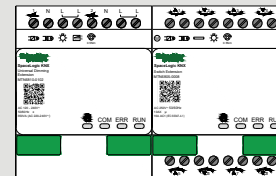

Master
Incl. 2 dimmers
channels

**Total
2 dimmers
and 16 switch
channels**

Extension
Plus 8 switch
or 4 blind
channels

Extension
Plus 8 switch
or 4 blind
channels

**Total
4 dimmers
and 8 switch
channels**