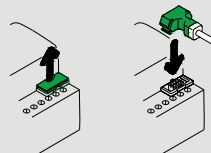

Master Extension combinations

SpaceLogic KNX Switch/Blinds

1 x SpaceLogic KNX Switch / Blind Master
2 x SpaceLogic KNX Switch / Blind Extension

Connection with a single KNX cable

- KNX Secure
- Intuitive and fast
- Firmware updates and diagnostics without ETS programming
- QR code for technical information

Master
Incl. 8 switch
or 4 blind
channels

Extension
Plus 8 switch
or 4 blind
channels

Extension
Plus 8 switch
or 4 blind
channels

**Total
24 switch/12 blind
channels**

How do the master and the extensions connect?

Description	Part Number	Dist. max.
SpaceLogic KNX Module Link	MTN6940-0000 (supplied with extension)	-
SpaceLogic KNX Cable Link S	MTN6941-0001	30 cm
SpaceLogic KNX Cable Link L	MTN6941-0002	150 cm

- 1- Remove the link interface cover
- 2- Plug in the Link SpaceLogic KNX Module or Link Cable

SpaceLogic KNX Dimmer

1 x SpaceLogic KNX Dimmer Master
2 x SpaceLogic KNX Dimmer Extension or 2 x SpaceLogic KNX Switch / Blind Extension

Connection module or cable

- Less space needed
- Less energy consumption
- Connects Master and Extension
- Tool-free, plug and play

**Total
6 dimmers
channels**

Extension
Plus 2 dimmers
channels

Extension
Plus 2 dimmers
channels

Master
Incl. 2 dimmers
channels

**Total
2 dimmers
and 16 switch
channels**

Extension
Plus 8 switch
or 4 blind
channels

Extension
Plus 8 switch
or 4 blind
channels

**Total
4 dimmers
and 8 switch
channels**

Extension
Plus 2 dimmers
channels

Extension
Plus 8 switch
or 4 blind
channels

Extension
Plus 2 dimmers
channels

SpaceLogic KNX DALI Gateway Broadcast

1 x SpaceLogic KNX DALI Gateway Broadcast Master
2 x SpaceLogic KNX DALI Gateway Extension or 1 x SpaceLogic KNX Switch / Blind Extension

Optimized DALI lighting solution: