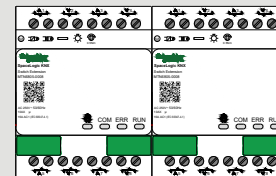

Extension
Plus 2 dimmers
channels

Extension
Plus 2 dimmers
channels

Master
Incl. 2 dimmers
channels

**Total
2 dimmers
and 16 switch
channels**

Extension
Plus 8 switch
or 4 blind
channels

Extension
Plus 8 switch
or 4 blind
channels

**Total
4 dimmers
and 8 switch
channels**