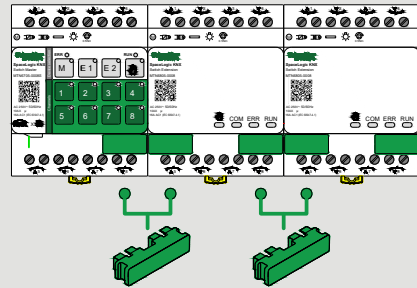

Master Extension combinations

SpaceLogic KNX Switch/Blinds

1 x SpaceLogic KNX Switch / Blind Master
2 x SpaceLogic KNX Switch / Blind Extension

Connection with a single KNX cable

- KNX Secure
- Intuitive and fast
- Firmware updates and diagnostics without ETS programming
- QR code for technical information

Master
Incl. 8 switch
or 4 blind
channels

Extension
Plus 8 switch
or 4 blind
channels

Extension
Plus 8 switch
or 4 blind
channels

**Total
24 switch/12 blind
channels**

How do the master and the extensions connect?

Description	Part Number	Dist. max.
SpaceLogic KNX Module Link 	MTN6940-0000 (supplied with extension)	-
SpaceLogic KNX Cable Link S 	MTN6941-0001	30 cm
SpaceLogic KNX Cable Link L 	MTN6941-0002	150 cm