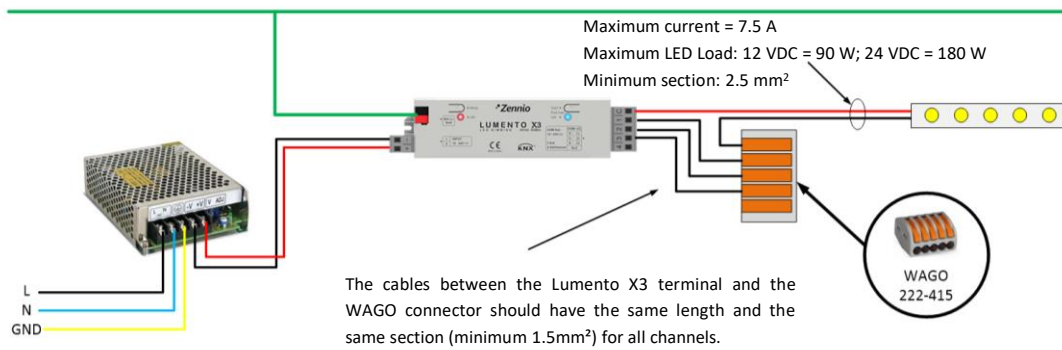

WIRING DIAGRAM LUMENTO DX4 v2

Important note: The maximum length between the WAGO connector and the LED strip should be calculated according to the allowed drop voltage for a proper regulation, the current consumed by the LED strip and the section of the cable

WIRING DIAGRAM LUMENTO DX4

Important note: The maximum length between the WAGO connector and the LED strip should be calculated according to the allowed drop voltage for a proper regulation, the current consumed by the LED strip and the section of the cable

WIRING DIAGRAM LUMENTO X4 v2

WIRING DIAGRAM LUMENTO X4

WIRING DIAGRAM LUMENTO X3 v2

WIRING DIAGRAM LUMENTO X3

WIRING DIAGRAM LUMENTO X2 v2