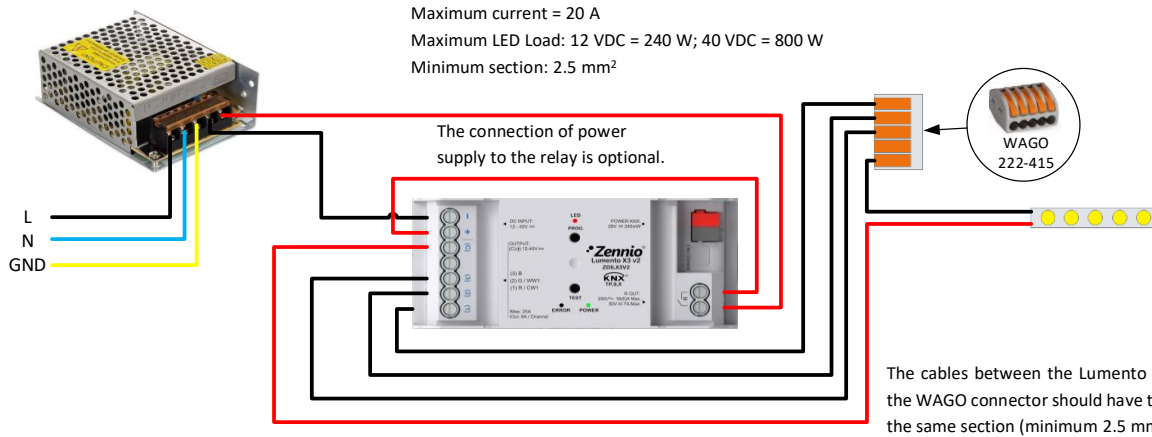

WIRING DIAGRAM LUMENTO DX4 v2

Important note: The maximum length between the WAGO connector and the LED strip should be calculated according to the allowed drop voltage for a proper regulation, the current consumed by the LED strip and the section of the cable

WIRING DIAGRAM LUMENTO DX4

Important note: The maximum length between the WAGO connector and the LED strip should be calculated according to the allowed drop voltage for a proper regulation, the current consumed by the LED strip and the section of the cable

WIRING DIAGRAM LUMENTO X4 v2

WIRING DIAGRAM LUMENTO X4

WIRING DIAGRAM LUMENTO X3 v2

WIRING DIAGRAM LUMENTO X3

WIRING DIAGRAM LUMENTO X2 v2