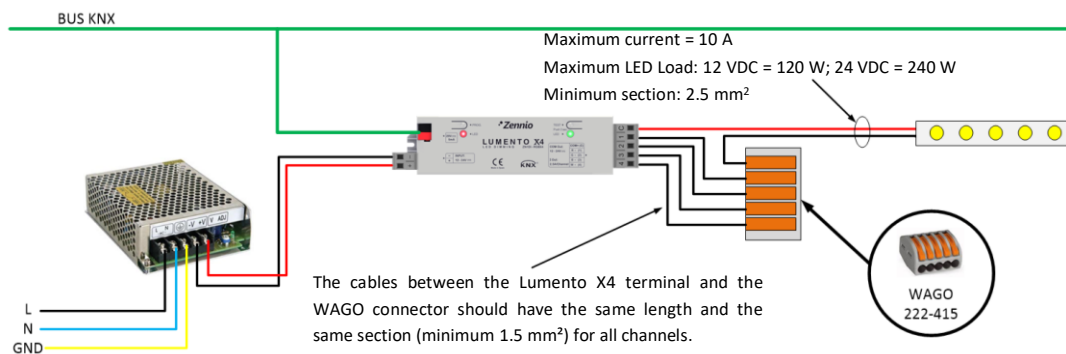

WIRING DIAGRAM LUMENTO X4