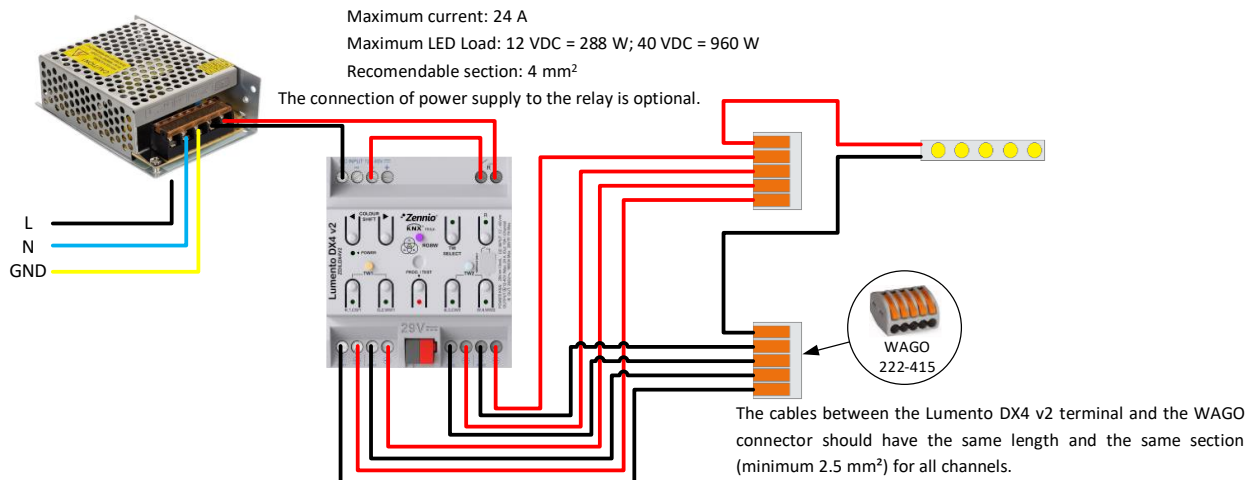

WIRING DIAGRAM LUMENTO DX4 v2

Important note: The maximum length between the WAGO connector and the LED strip should be calculated according to the allowed drop voltage for a proper regulation, the current consumed by the LED strip and the section of the cable

WIRING DIAGRAM LUMENTO DX4

Important note: The maximum length between the WAGO connector and the LED strip should be calculated according to the allowed drop voltage for a proper regulation, the current consumed by the LED strip and the section of the cable