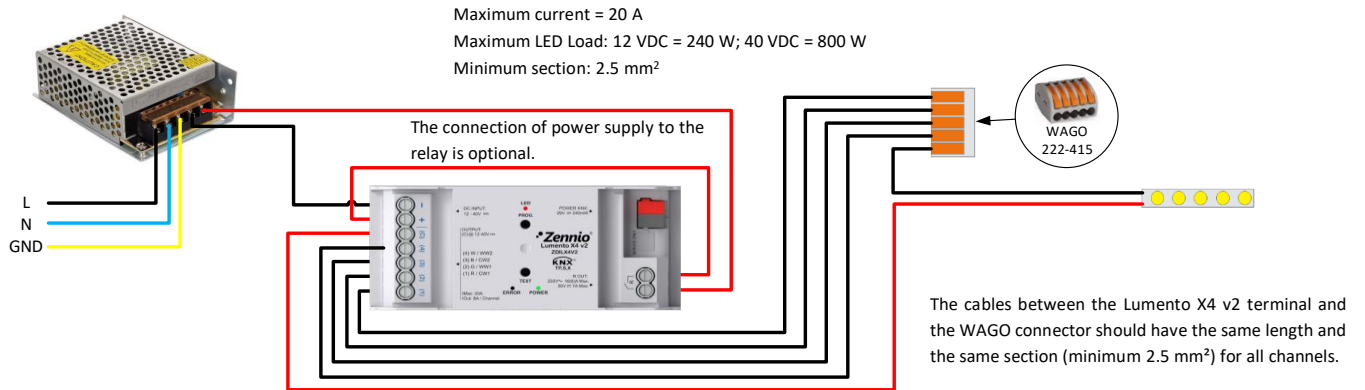

WIRING DIAGRAM LUMENTO X4 v2