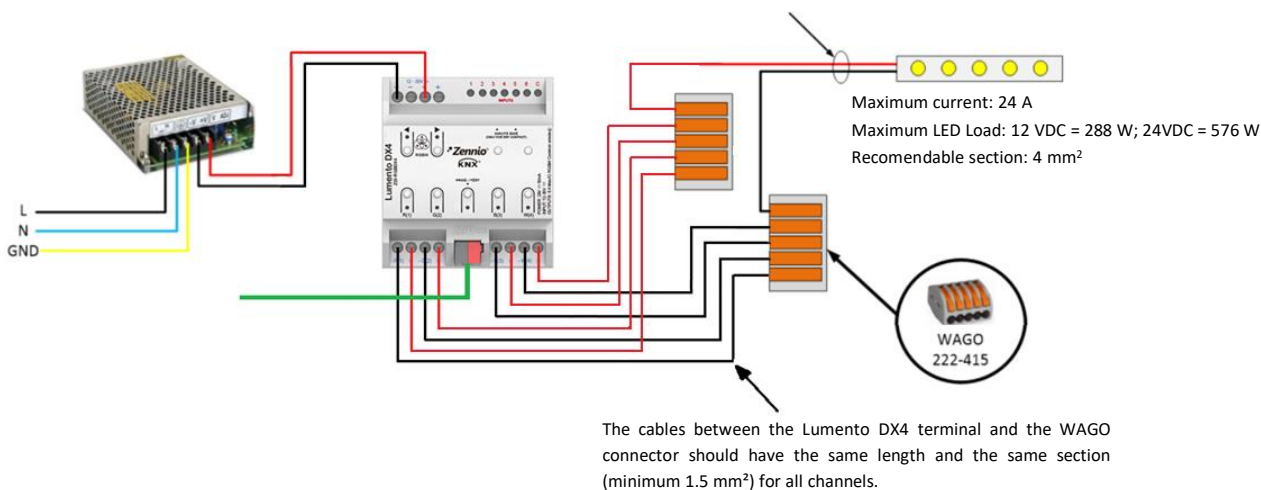

WIRING DIAGRAM LUMENTO DX4 v2

Important note: The maximum length between the WAGO connector and the LED strip should be calculated according to the allowed drop voltage for a proper regulation, the current consumed by the LED strip and the section of the cable

WIRING DIAGRAM LUMENTO DX4

Important note: The maximum length between the WAGO connector and the LED strip should be calculated according to the allowed drop voltage for a proper regulation, the current consumed by the LED strip and the section of the cable